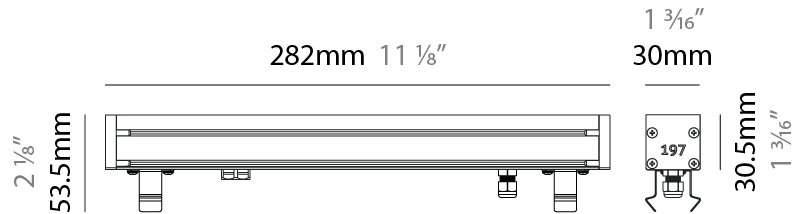

base number   Color   Lens
Temperature   Options

1. To build a product code in our configurator select the specify button on the base model # product page
2. To build a manual product code on this datasheet choose from the options listed below in blue font and add the suffix to the base model #

GENERAL

Series: Slash 30
Brand: Unonovesette
Division: Exterior
Mounting Type: Recessed
Mounting Location: In-Ground
Subcategory: Wallwash

PHYSICAL

Shape: Rectangle
Length (mm): 282
Length (in): 11 1/8
Width (mm): 30
Width (in): 1 3/16
Height (mm): 53.5
Height (in): 2 1/8
Light Distribution: Adjustable / Direct
Weight (kg): 0.46
Weight (lbs): 1.014
Diffuser: Extra clear tempered 6mm
Fixture Finish: ANA
Fixture Material: Extruded Aluminum
Cable Details: IP68 30cm Cable with Easy Lock system

ELECTRICAL

Lamp Type: LED
Input Wattage (W): 8.48
Total Output Wattage (W): 6.63
Dimming: Non-Dimmable
Driver Included: No
Driver Location: Remote
Driver Type: Constant Voltage - Universal
Driver Class: Class 2
Input Voltage (V): 120 - 277
Output Voltage (V): 24
Upon Request: Phase Dimming (120Vac only) / 0-10V Dimming

LED

Color Temperature (*K): 2200 / 2700 / 3000 / 4000
Max. Delivered Lumen (lm): 570 (3000K)
CRI: >90 CRI
Lamp Life (hrs): 100000

OPTICAL

Optic°: 12 / 21 / 31 / 46 / 13x36
Adjustability: Tilt ±20°

RATINGS AND CERTIFICATIONS

Certified By: Certified for North American Standards
IP rating: IP67
IK Rating: IK06