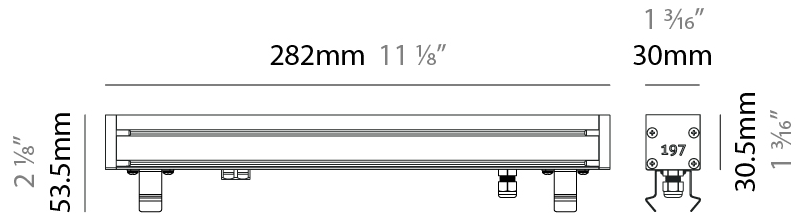

base number   Color   Lens
Temperature   Options

1. To build a product code in our configurator select the specify button on the base model # product page
2. To build a manual product code on this datasheet choose from the options listed below in blue font and add the suffix to the base model #

GENERAL

Series: Slash 30
Brand: Unonovesette
Division: Exterior
Mounting Type: Recessed
Mounting Location: In-Ground
Subcategory: Wallwash

PHYSICAL

Shape: Rectangle
Length (mm): 282
Length (in): 11 1/8
Width (mm): 30
Width (in): 1 3/16
Height (mm): 53.5
Height (in): 2 1/8
Light Distribution: Adjustable / Direct
Weight (kg): 0.46
Weight (lbs): 1.014
Diffuser: Extra clear tempered 6mm
Fixture Finish: ANA
Fixture Material: Extruded Aluminum
Cable Details: IP68 30cm Cable with Easy Lock system

ELECTRICAL

Lamp Type: LED
Input Wattage (W): 4.18
Total Output Wattage (W): 3.27
Dimming: Non-Dimmable
Driver Included: No
Driver Location: Remote
Driver Type: Constant Voltage - Universal
Driver Class: Class 2
Input Voltage (V): 120 - 277
Output Voltage (V): 24
Upon Request: Phase Dimming (120Vac only) / 0-10V Dimming

LED

Color Temperature (*K): 2200 / 2700 / 3000 / 4000
Max. Delivered Lumen (lm): 315 (3000K)
CRI: >90 CRI
Lamp Life (hrs): 100000

OPTICAL

Optic*: 12 / 21 / 31 / 46 / 13x36
Adjustability: Tilt ±20°

RATINGS AND CERTIFICATIONS

Certified By: Certified for North American Standards
IP rating: IP67
IK Rating: IK06